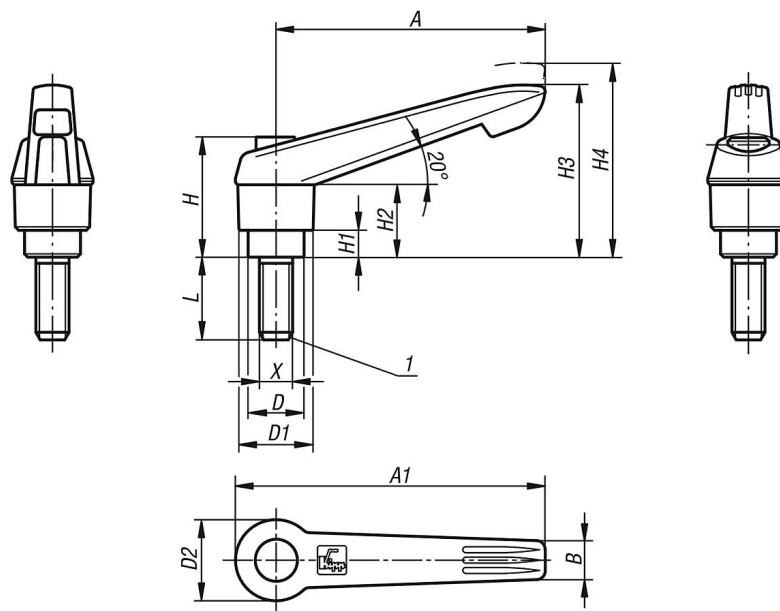

Clamping levers with push button external thread, metal parts stainless-steel

Item description/product images

Description

Material:

Handle fibreglass reinforced plastic, toothed ring die-cast zinc.
Metal parts stainless steel 1.4305.
Push button plastic (POM).

Version:

Steel parts bright.

Note:

Δ Enter the desired lever colour here.

The standard colours are:

Black grey clamping lever, traffic red push button.

Orange clamping lever, black grey push button.

Traffic red clamping lever, black grey push button.

Where $L \geq 60$ mm the thread length is 60 mm.

On request:

Other threads, screw lengths and special versions.

Dimension "H1" available in other lengths at extra charge.

Drawing reference:

1) flat point DIN 78

Clamping levers with push button external thread, metal parts stainless-steel

Item description/product images

Drawings

Overview of items

Clamping levers with push button, external thread, metal parts stainless steel