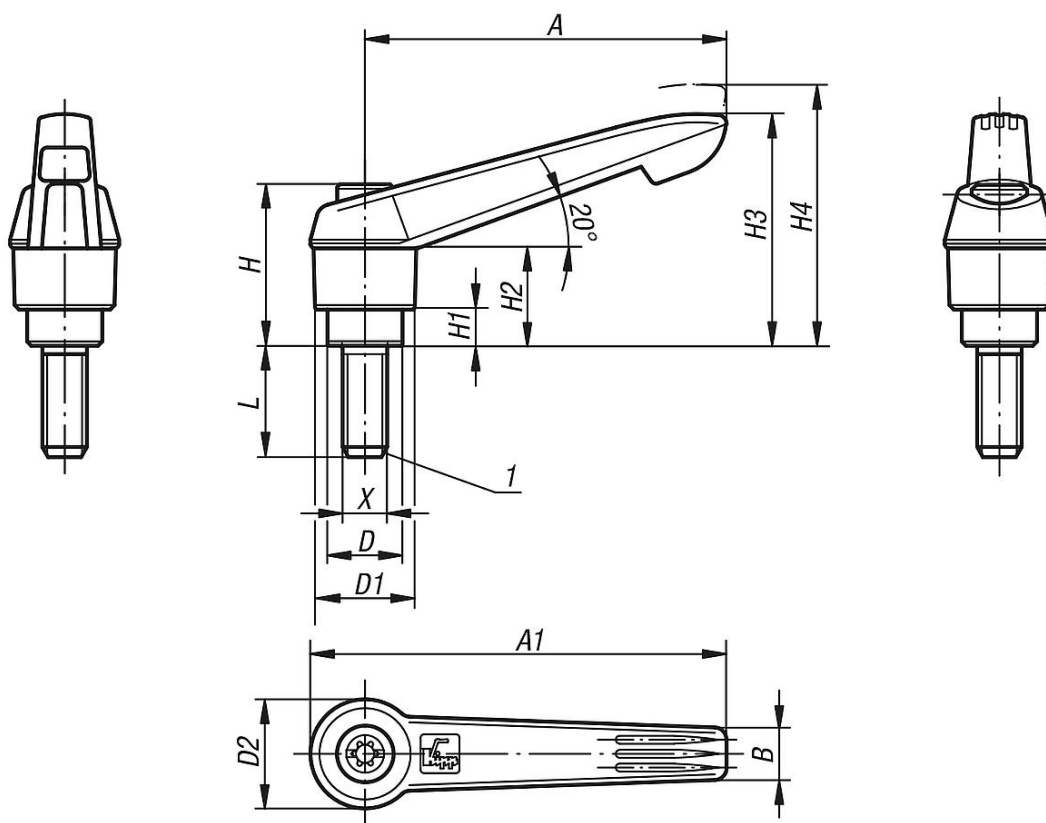

Overview of items

Clamping levers with plastic handle, external thread, metal parts stainless steel

Order No.	Main colour	Size	X	D	D1	D2	H	H1	H2	H3	H4	A	A1	B	No. of teeth	L
K0270.1051X10	black grey RAL 7021	1	M5	10	13	14,5	24,5	4	15	30	33,5	40	47	7,5	16	10