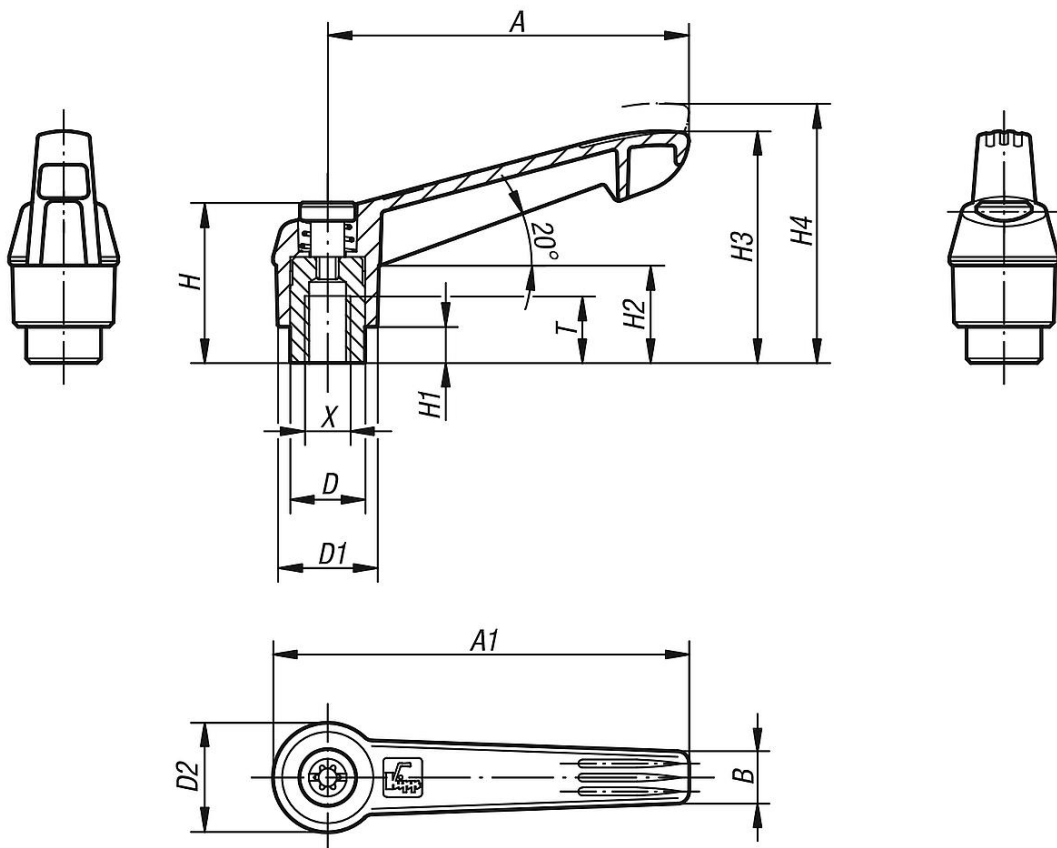

# Clamping levers with plastic handle internal thread, steel parts stainless steel

Item description/product images

---

**Clamping levers with plastic handle internal thread, steel parts stainless steel**

Item description/product images

lift to  
disengage

**Drawings**

**Overview of items**

**Clamping levers with plastic handle, internal thread, metal parts stainless steel**

Order No.	Main colour	Main material	Size	X	T	D	D1	D2	H	H1	H2	H3	H4	A	A1	B	No. of teeth
K0270.1041	black grey RAL 7021	plastic	1	M4	9	10	13	14,5	24,5	4	15	30	33,5	40	47	7,5	16