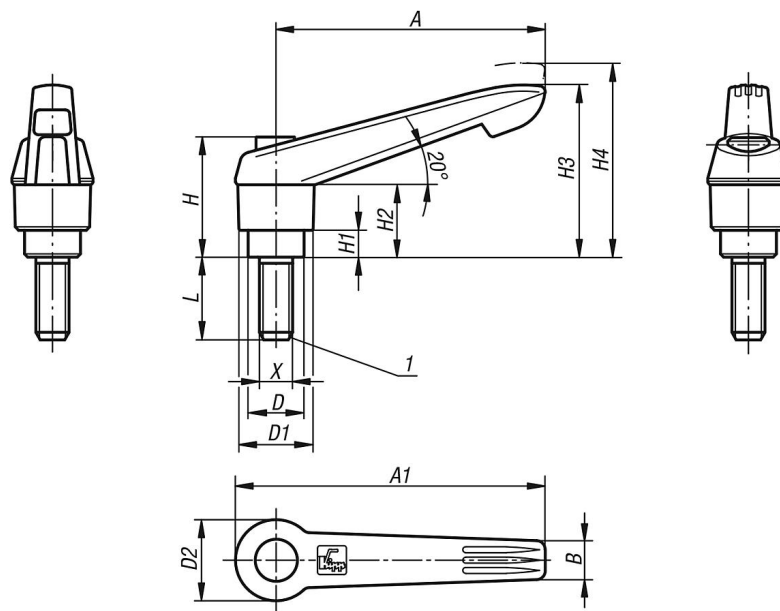

Clamping levers with push button external thread

Item description/product images

Description

Material:

Handle fibreglass reinforced plastic, toothed ring die-cast zinc.
Steel parts grade 5.8.
Push button plastic (POM).

Where $L \geq 60$ mm the thread length is 60 mm.

On request:

Other threads, screw lengths and special versions.
Dimension "H1" available in other lengths at extra charge.

Drawing reference:

1) flat point DIN 78

Clamping levers with push button external thread

Item description/product images

Drawings

Overview of items

Clamping levers with push button, external thread

Order No.	Main colour	Size	X	D	D1	D2	H	H1	H2	H3	H4	A	A1	B	No. of teeth	L
K0269.71105X10	black grey RAL 7021	1	M5	10	13	14,5	25,5	4	15	30	33,5	40	47	7,5	16	10
K0269.71105X15	black grey RAL 7021	1	M5	10	13	14,5	25,5	4	15	30	33,5	40	47	7,5	16	15
K0269.71105X20	black grey RAL 7021	1	M5	10	13	14,5	25,5	4	15	30	33,5	40	47	7,5	16	20
K0269.71105X25	black grey RAL 7021	1	M5	10	13	14,5	25,5	4	15	30	33,5	40	47	7,5	16	25
K0269.71105X30	black grey RAL 7021	1	M5	10	13	14,5	25,5	4	15	30	33,5	40	47	7,5	16	30
K0269.71105X35	black grey RAL 7021	1	M5	10	13	14,5	25,5	4	15	30	33,5	40	47	7,5	16	35
K0269.71105X40	black grey RAL 7021	1	M5	10	13	14,5	25,5	4	15	30	33,5	40	47	7,5	16	40