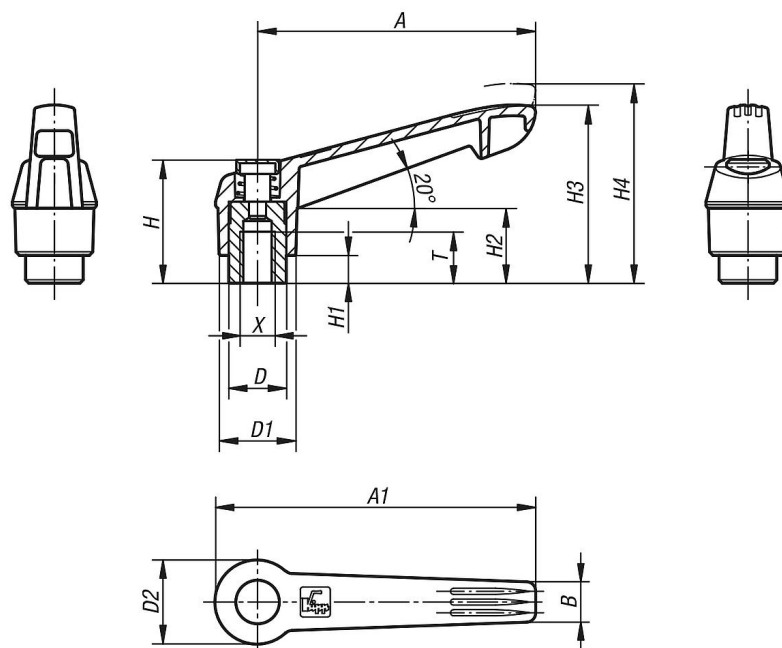

Clamping levers with push button internal thread

Item description/product images

Description

Material:

Handle fibreglass reinforced plastic, toothed ring die-cast zinc.
Steel parts grade 5.8.
Push button plastic (POM).

On request:

Other threads and special versions.
Dimension "H1" available in other lengths at extra charge.

Clamping levers with push button internal thread

Item description/product images

Drawings

Overview of items

Clamping levers with push button, internal thread

Order No.	Main colour	Size	X	T	D	D1	D2	H	H1	H2	H3	H4	A	A1	B	No. of teeth
K0269.71104	black grey RAL 7021	1	M4	9	10	13	14,5	25,5	4	15	30	33,5	40	47	7,5	16
K0269.72104	orange RAL 2004	1	M4	9	10	13	14,5	25,5	4	15	30	33,5	40	47	7,5	16
K0269.73104	red RAL 3020	1	M4	9	10	13	14,5	25,5	4	15	30	33,5	40	47	7,5	16
K0269.71105	black grey RAL 7021	1	M5	9	10	13	14,5	25,5	4	15	30	33,5	40	47	7,5	16
K0269.72105	orange RAL 2004	1	M5	9	10	13	14,5	25,5	4	15	30	33,5	40	47	7,5	16