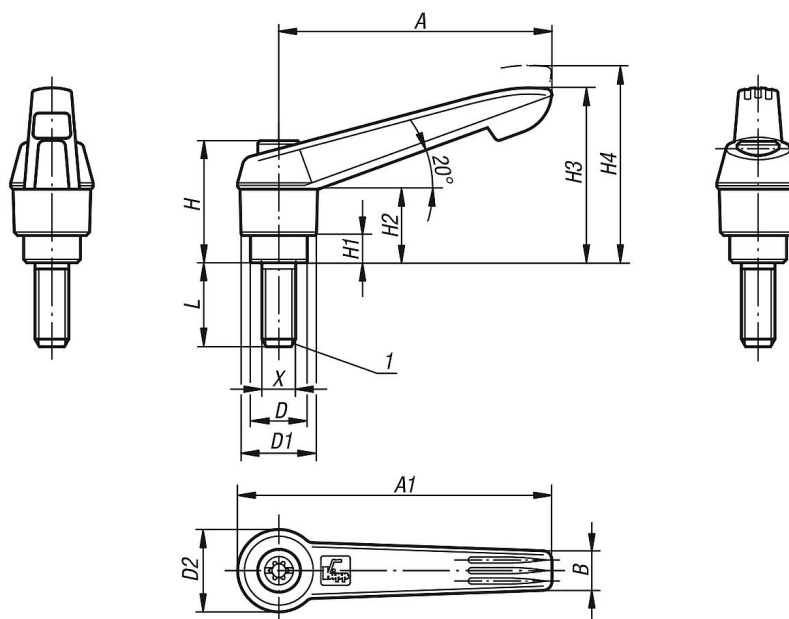

Clamping levers, plastic with external thread, steel parts trivalent blue passivated

Drawings

Overview of items

Clamping levers with plastic handle, external thread

Order No.	Main colour	Size	X	D	D1	D2	H	H1	H2	H3	H4	A	A1	B	No. of teeth	L
K1660.1051X10	black grey RAL 7021	1	M5	10	13	14,5	24,5	4	15	30	33,5	40	47	7,5	16	10
K1660.1052X10	orange RAL 2004	1	M5	10	13	14,5	24,5	4	15	30	33,5	40	47	7,5	16	10
K1660.10516X10	rape yellow RAL 1021	1	M5	10	13	14,5	24,5	4	15	30	33,5	40	47	7,5	16	10
K1660.10584X10	red RAL 3020	1	M5	10	13	14,5	24,5	4	15	30	33,5	40	47	7,5	16	10
K1660.10586X10	signal green RAL 6032	1	M5	10	13	14,5	24,5	4	15	30	33,5	40	47	7,5	16	10
K1660.10587X10	traffic blue RAL 5017	1	M5	10	13	14,5	24,5	4	15	30	33,5	40	47	7,5	16	10
K1660.10588X10	light grey RAL 7035	1	M5	10	13	14,5	24,5	4	15	30	33,5	40	47	7,5	16	10
K1660.1051X15	black grey RAL 7021	1	M5	10	13	14,5	24,5	4	15	30	33,5	40	47	7,5	16	15
K1660.1052X15	orange RAL 2004	1	M5	10	13	14,5	24,5	4	15	30	33,5	40	47	7,5	16	15
K1660.10516X15	rape yellow RAL 1021	1	M5	10	13	14,5	24,5	4	15	30	33,5	40	47	7,5	16	15
K1660.10584X15	red RAL 3020	1	M5	10	13	14,5	24,5	4	15	30	33,5	40	47	7,5	16	15
K1660.10586X15	signal green RAL 6032	1	M5	10	13	14,5	24,5	4	15	30	33,5	40	47	7,5	16	15
K1660.10587X15	traffic blue RAL 5017	1	M5	10	13	14,5	24,5	4	15	30	33,5	40	47	7,5	16	15
K1660.10588X15	light grey RAL 7035	1	M5	10	13	14,5	24,5	4	15	30	33,5	40	47	7,5	16	15
K1660.1051X20	black grey RAL 7021	1	M5	10	13	14,5	24,5	4	15	30	33,5	40	47	7,5	16	20
K1660.1052X20	orange RAL 2004	1	M5	10	13	14,5	24,5	4	15	30	33,5	40	47	7,5	16	20
K1660.10516X20	rape yellow RAL 1021	1	M5	10	13	14,5	24,5	4	15	30	33,5	40	47	7,5	16	20
K1660.10584X20	red RAL 3020	1	M5	10	13	14,5	24,5	4	15	30	33,5	40	47	7,5	16	20
K1660.10586X20	signal green RAL 6032	1	M5	10	13	14,5	24,5	4	15	30	33,5	40	47	7,5	16	20
K1660.10587X20	traffic blue RAL 5017	1	M5	10	13	14,5	24,5	4	15	30	33,5	40	47	7,5	16	20
K1660.10588X20	light grey RAL 7035	1	M5	10	13	14,5	24,5	4	15	30	33,5	40	47	7,5	16	20
K1660.1051X25	black grey RAL 7021	1	M5	10	13	14,5	24,5	4	15	30	33,5	40	47	7,5	16	25
K1660.1052X25	orange RAL 2004	1	M5	10	13	14,5	24,5	4	15	30	33,5	40	47	7,5	16	25
K1660.10516X25	rape yellow RAL 1021	1	M5	10	13	14,5	24,5	4	15	30	33,5	40	47	7,5	16	25
K1660.10584X25	red RAL 3020	1	M5	10	13	14,5	24,5	4	15	30	33,5	40	47	7,5	16	25
K1660.10586X25	signal green RAL 6032	1	M5	10	13	14,5	24,5	4	15	30	33,5	40	47	7,5	16	25
K1660.10587X25	traffic blue RAL 5017	1	M5	10	13	14,5	24,5	4	15	30	33,5	40	47	7,5	16	25
K1660.10588X25	light grey RAL 7035	1	M5	10	13	14,5	24,5	4	15	30	33,5	40	47	7,5	16	25
K1660.1051X30	black grey RAL 7021	1	M5	10	13	14,5	24,5	4	15	30	33,5	40	47	7,5	16	30
K1660.1052X30	orange RAL 2004	1	M5	10	13	14,5	24,5	4	15	30	33,5	40	47	7,5	16	30
K1660.10516X30	rape yellow RAL 1021	1	M5	10	13	14,5	24,5	4	15	30	33,5	40	47	7,5	16	30
K1660.10584X30	red RAL 3020	1	M5	10	13	14,5	24,5	4	15	30	33,5	40	47	7,5	16	30