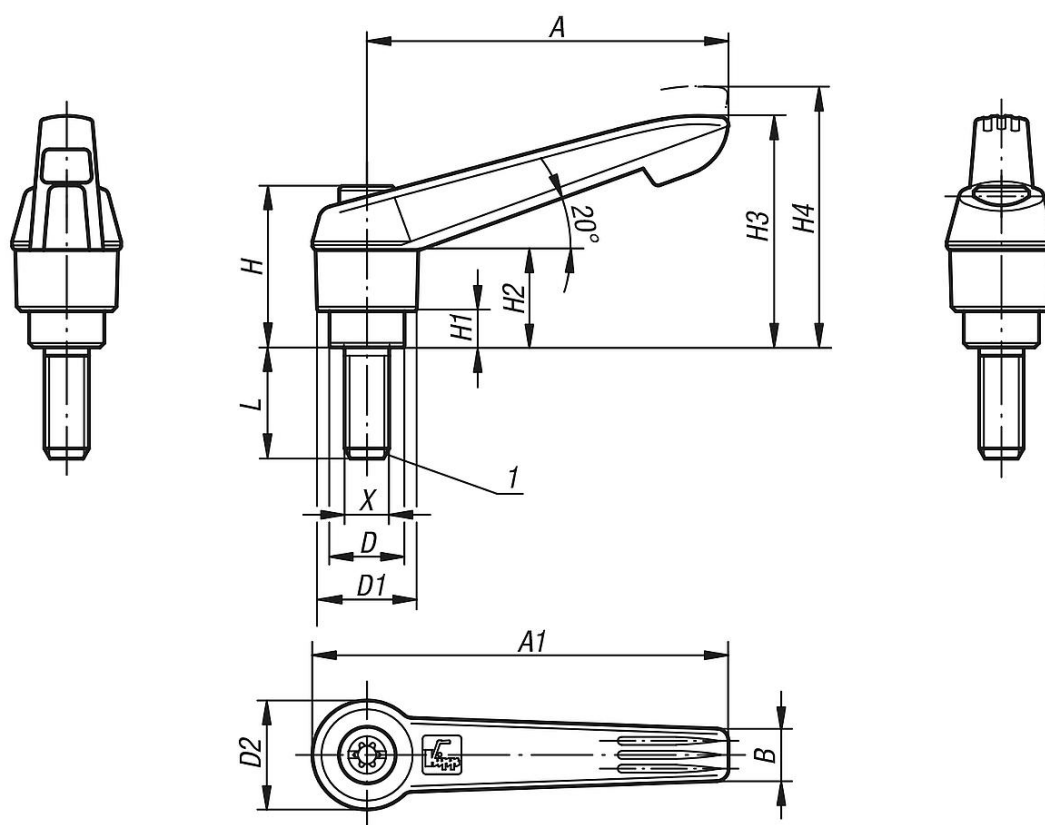

### Note:

Δ Add the desired grip colour here.  
Where  $L \geq 60$  mm the thread length is always 60 mm.

### On request:

Other threads, screw lengths and special versions.  
Dimension "H1" available in other lengths at extra charge.

### Drawing reference:

1) flat point DIN 78

Item description/product images

lift to  
disengage