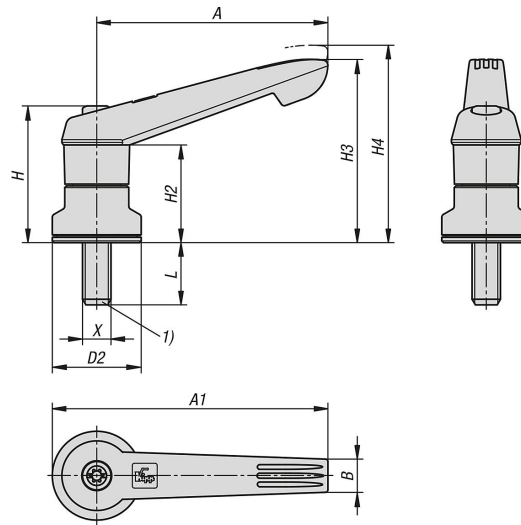

Version:

Steel parts bright.
Axial needle bearing with hardened and ground thrust washer.

Type of operation:

The handle lever is engaged in the toothed insert by means of a toothed ring when not actuated, enabling the thread to be tightened or loosened. By lifting the handle, it can be repositioned and re-engaged in the toothed ring by spring force.

On request:

Special versions.
Other colours and thread lengths.

Drawing reference:

1) flat point DIN 78

Item description/product images

Item description/product images

lift to
disengage

Overview of items