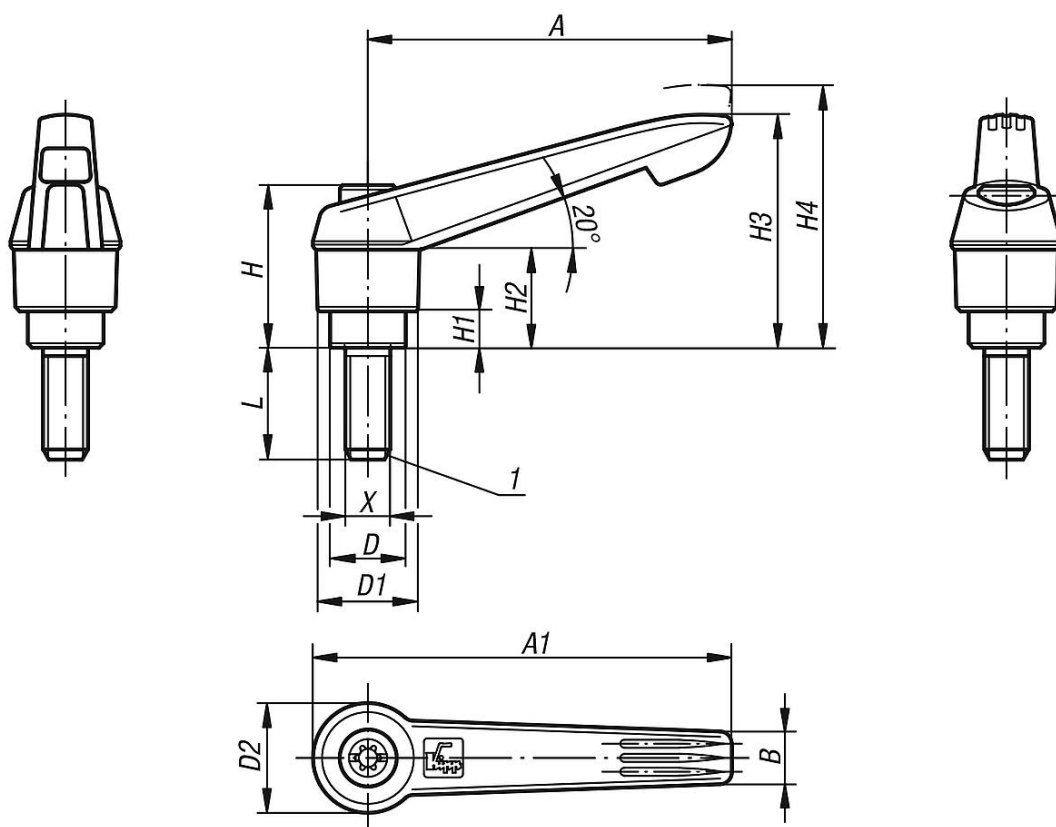

Drawings

Overview of items

Order No.	Main colour	Size	X	D	D1	D2	H	H1	H2	H3	H4	A	A1	B	No. of teeth	L
06610-1051X10	black grey RAL 7021	1	M5	10	13	14,5	24,5	4	15	30	33,5	40	47	7,5	16	10
06610-1052X10	orange RAL 2004	1	M5	10	13	14,5	24,5	4	15	30	33,5	40	47	7,5	16	10
06610-10516X10	rape yellow RAL 1021	1	M5	10	13	14,5	24,5	4	15	30	33,5	40	47	7,5	16	10
06610-10586X10	signal green RAL 6032	1	M5	10	13	14,5	24,5	4	15	30	33,5	40	47	7,5	16	10
06610-10587X10	traffic blue RAL 5017	1	M5	10	13	14,5	24,5	4	15	30	33,5	40	47	7,5	16	10
06610-10584X10	red RAL 3020	1	M5	10	13	14,5	24,5	4	15	30	33,5	40	47	7,5	16	10
06610-10588X10	light grey RAL 7035	1	M5	10	13	14,5	24,5	4	15	30	33,5	40	47	7,5	16	10
06610-1051X15	black grey RAL 7021	1	M5	10	13	14,5	24,5	4	15	30	33,5	40	47	7,5	16	15
06610-1052X15	orange RAL 2004	1	M5	10	13	14,5	24,5	4	15	30	33,5	40	47	7,5	16	15
06610-10516X15	rape yellow RAL 1021	1	M5	10	13	14,5	24,5	4	15	30	33,5	40	47	7,5	16	15
06610-10586X15	signal green RAL 6032	1	M5	10	13	14,5	24,5	4	15	30	33,5	40	47	7,5	16	15
06610-10587X15	traffic blue RAL 5017	1	M5	10	13	14,5	24,5	4	15	30	33,5	40	47	7,5	16	15
06610-10584X15	red RAL 3020	1	M5	10	13	14,5	24,5	4	15	30	33,5	40	47	7,5	16	15
06610-10588X15	light grey RAL 7035	1	M5	10	13	14,5	24,5	4	15	30	33,5	40	47	7,5	16	15
06610-1051X20	black grey RAL 7021	1	M5	10	13	14,5	24,5	4	15	30	33,5	40	47	7,5	16	20
06610-1052X20	orange RAL 2004	1	M5	10	13	14,5	24,5	4	15	30	33,5	40	47	7,5	16	20
06610-10516X20	rape yellow RAL 1021	1	M5	10	13	14,5	24,5	4	15	30	33,5	40	47	7,5	16	20
06610-10586X20	signal green RAL 6032	1	M5	10	13	14,5	24,5	4	15	30	33,5	40	47	7,5	16	20
06610-10587X20	traffic blue RAL 5017	1	M5	10	13	14,5	24,5	4	15	30	33,5	40	47	7,5	16	20
06610-10584X20	red RAL 3020	1	M5	10	13	14,5	24,5	4	15	30	33,5	40	47	7,5	16	20
06610-10588X20	light grey RAL 7035	1	M5	10	13	14,5	24,5	4	15	30	33,5	40	47	7,5	16	20
06610-1051X25	black grey RAL 7021	1	M5	10	13	14,5	24,5	4	15	30	33,5	40	47	7,5	16	25
06610-1052X25	orange RAL 2004	1	M5	10	13	14,5	24,5	4	15	30	33,5	40	47	7,5	16	25
06610-10516X25	rape yellow RAL 1021	1	M5	10	13	14,5	24,5	4	15	30	33,5	40	47	7,5	16	25
06610-10586X25	signal green RAL 6032	1	M5	10	13	14,5	24,5	4	15	30	33,5	40	47	7,5	16	25
06610-10587X25	traffic blue RAL 5017	1	M5	10	13	14,5	24,5	4	15	30	33,5	40	47	7,5	16	25
06610-10584X25	red RAL 3020	1	M5	10	13	14,5	24,5	4	15	30	33,5	40	47	7,5	16	25
06610-10588X25	light grey RAL 7035	1	M5	10	13	14,5	24,5	4	15	30	33,5	40	47	7,5	16	25
06610-1051X30	black grey RAL 7021	1	M5	10	13	14,5	24,5	4	15	30	33,5	40	47	7,5	16	30