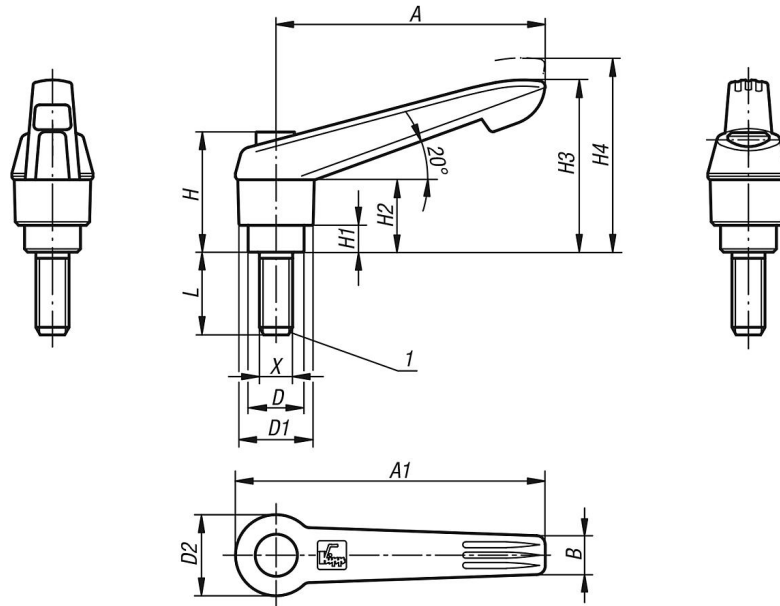

Overview of items

Order No.	Main colour	Size	X	D	D1	D2	H	H1	H2	H3	H4	A	A1	B	No. of teeth	L
06610-71105X10	black grey RAL 7021	1	M5	10	13	14,5	25,5	4	15	30	33,5	40	47	7,5	16	10
06610-71105X15	black grey RAL 7021	1	M5	10	13	14,5	25,5	4	15	30	33,5	40	47	7,5	16	15
06610-71105X20	black grey RAL 7021	1	M5	10	13	14,5	25,5	4	15	30	33,5	40	47	7,5	16	20
06610-71105X25	black grey RAL 7021	1	M5	10	13	14,5	25,5	4	15	30	33,5	40	47	7,5	16	25
06610-71105X30	black grey RAL 7021	1	M5	10	13	14,5	25,5	4	15	30	33,5	40	47	7,5	16	30
06610-71105X35	black grey RAL 7021	1	M5	10	13	14,5	25,5	4	15	30	33,5	40	47	7,5	16	35
06610-71105X40	black grey RAL 7021	1	M5	10	13	14,5	25,5	4	15	30	33,5	40	47	7,5	16	40
06610-71105X45	black grey RAL 7021	1	M5	10	13	14,5	25,5	4	15	30	33,5	40	47	7,5	16	45
06610-71105X50	black grey RAL 7021	1	M5	10	13	14,5	25,5	4	15	30	33,5	40	47	7,5	16	50
06610-72105X10	orange RAL 2004	1	M5	10	13	14,5	25,5	4	15	30	33,5	40	47	7,5	16	10
06610-72105X15	orange RAL 2004	1	M5	10	13	14,5	25,5	4	15	30	33,5	40	47	7,5	16	15
06610-72105X20	orange RAL 2004	1	M5	10	13	14,5	25,5	4	15	30	33,5	40	47	7,5	16	20
06610-72105X25	orange RAL 2004	1	M5	10	13	14,5	25,5	4	15	30	33,5	40	47	7,5	16	25
06610-72105X30	orange RAL 2004	1	M5	10	13	14,5	25,5	4	15	30	33,5	40	47	7,5	16	30
06610-72105X35	orange RAL 2004	1	M5	10	13	14,5	25,5	4	15	30	33,5	40	47	7,5	16	35
06610-72105X40	orange RAL 2004	1	M5	10	13	14,5	25,5	4	15	30	33,5	40	47	7,5	16	40
06610-72105X45	orange RAL 2004	1	M5	10	13	14,5	25,5	4	15	30	33,5	40	47	7,5	16	45
06610-72105X50	orange RAL 2004	1	M5	10	13	14,5	25,5	4	15	30	33,5	40	47	7,5	16	50
06610-73105X10	red RAL 3020	1	M5	10	13	14,5	25,5	4	15	30	33,5	40	47	7,5	16	10
06610-73105X15	red RAL 3020	1	M5	10	13	14,5	25,5	4	15	30	33,5	40	47	7,5	16	15
06610-73105X20	red RAL 3020	1	M5	10	13	14,5	25,5	4	15	30	33,5	40	47	7,5	16	20
06610-73105X25	red RAL 3020	1	M5	10	13	14,5	25,5	4	15	30	33,5	40	47	7,5	16	25
06610-73105X30	red RAL 3020	1	M5	10	13	14,5	25,5	4	15	30	33,5	40	47	7,5	16	30
06610-73105X35	red RAL 3020	1	M5	10	13	14,5	25,5	4	15	30	33,5	40	47	7,5	16	35
06610-73105X40	red RAL 3020	1	M5	10	13	14,5	25,5	4	15	30	33,5	40	47	7,5	16	40
06610-73105X45	red RAL 3020	1	M5	10	13	14,5	25,5	4	15	30	33,5	40	47	7,5	16	45
06610-73105X50	red RAL 3020	1	M5	10	13	14,5	25,5	4	15	30	33,5	40	47	7,5	16	50
06610-71106X10	black grey RAL 7021	1	M6	10	13	14,5	25,5	4	15	30	33,5	40	47	7,5	16	10