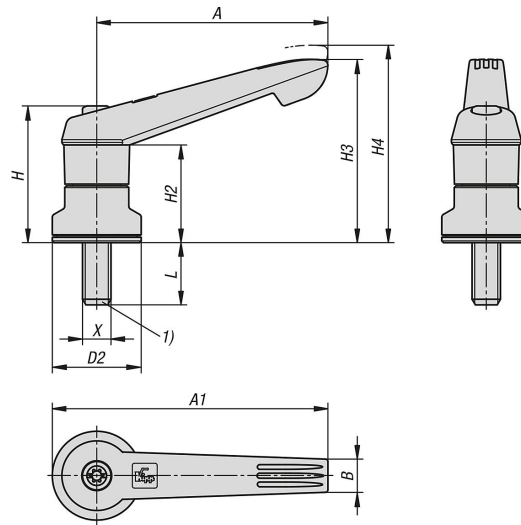

Version:

Steel parts black oxidised.
Axial needle bearing with hardened and ground thrust washer.

Type of operation:

The handle lever is engaged in the toothed insert by means of a toothed ring when not actuated, enabling the thread to be tightened or loosened. By lifting the handle, it can be repositioned and re-engaged in the toothed ring by spring force.

On request:

Special versions.
Other colours and thread lengths.

Drawing reference:

1) flat point DIN 78

Item description/product images

Item description/product images

lift to
disengage

Overview of items