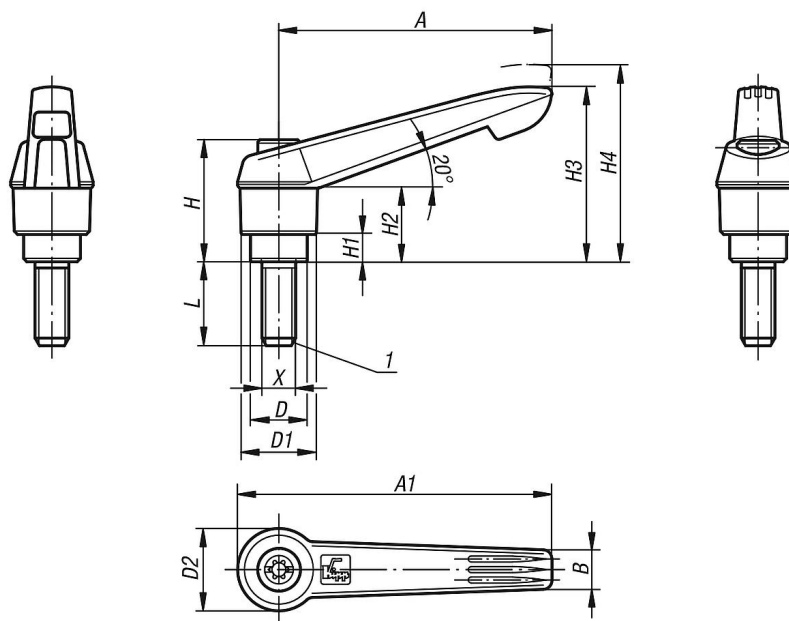

### Note:

Where  $L \geq 60$  mm the thread length is always 60 mm.

### Drawing reference:

1) flat point DIN 78

Item description/product images

Item description/product images

lift to  
disengage