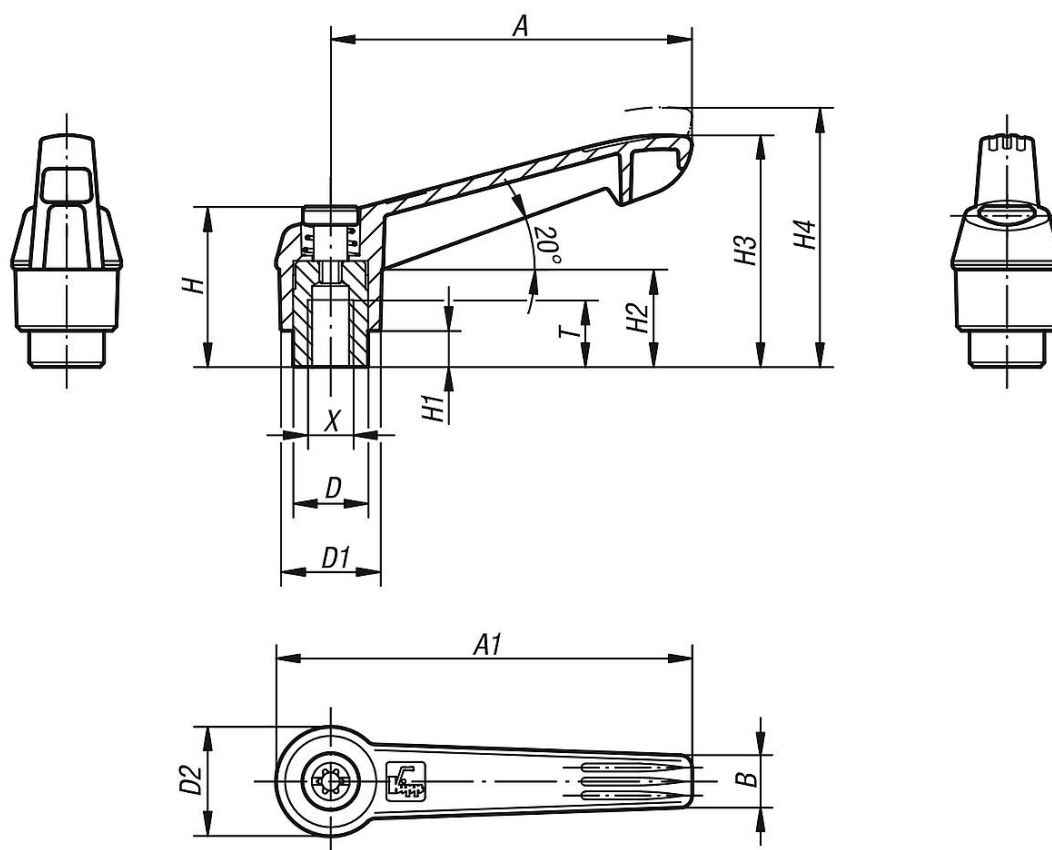

Overview of items

Order No.	Main colour	Main material	Size	X	T	D	D1	D2	H	H1	H2	H3	H4	A	A1	B	No. of teeth
06601-1041	black grey RAL 7021	plastic	1	M4	9	10	13	14,5	24,5	4	15	30	33,5	40	47	7,5	16
06601-1042	orange RAL 2004	plastic	1	M4	9	10	13	14,5	24,5	4	15	30	33,5	40	47	7,5	16
06601-10416	rape yellow RAL 1021	plastic	1	M4	9	10	13	14,5	24,5	4	15	30	33,5	40	47	7,5	16
06601-10484	red RAL 3020	plastic	1	M4	9	10	13	14,5	24,5	4	15	30	33,5	40	47	7,5	16
06601-10486	signal green RAL 6032	plastic	1	M4	9	10	13	14,5	24,5	4	15	30	33,5	40	47	7,5	16
06601-10487	traffic blue RAL 5017	plastic	1	M4	9	10	13	14,5	24,5	4	15	30	33,5	40	47	7,5	16
06601-10488	light grey RAL 7035	plastic	1	M4	9	10	13	14,5	24,5	4	15	30	33,5	40	47	7,5	16
06601-1051	black grey RAL 7021	plastic	1	M5	9	10	13	14,5	24,5	4	15	30	33,5	40	47	7,5	16
06601-1052	orange RAL 2004	plastic	1	M5	9	10	13	14,5	24,5	4	15	30	33,5	40	47	7,5	16
06601-10516	rape yellow RAL 1021	plastic	1	M5	9	10	13	14,5	24,5	4	15	30	33,5	40	47	7,5	16
06601-10584	red RAL 3020	plastic	1	M5	9	10	13	14,5	24,5	4	15	30	33,5	40	47	7,5	16
06601-10586	signal green RAL 6032	plastic	1	M5	9	10	13	14,5	24,5	4	15	30	33,5	40	47	7,5	16
06601-10587	traffic blue RAL 5017	plastic	1	M5	9	10	13	14,5	24,5	4	15	30	33,5	40	47	7,5	16
06601-10588	light grey RAL 7035	plastic	1	M5	9	10	13	14,5	24,5	4	15	30	33,5	40	47	7,5	16
06601-1061	black grey RAL 7021	plastic	1	M6	9	10	13	14,5	24,5	4	15	30	33,5	40	47	7,5	16
06601-1062	orange RAL 2004	plastic	1	M6	9	10	13	14,5	24,5	4	15	30	33,5	40	47	7,5	16
06601-10616	rape yellow RAL 1021	plastic	1	M6	9	10	13	14,5	24,5	4	15	30	33,5	40	47	7,5	16
06601-10684	red RAL 3020	plastic	1	M6	9	10	13	14,5	24,5	4	15	30	33,5	40	47	7,5	16
06601-10686	signal green RAL 6032	plastic	1	M6	9	10	13	14,5	24,5	4	15	30	33,5	40	47	7,5	16
06601-10687	traffic blue RAL 5017	plastic	1	M6	9	10	13	14,5	24,5	4	15	30	33,5	40	47	7,5	16
06601-10688	light grey RAL 7035	plastic	1	M6	9	10	13	14,5	24,5	4	15	30	33,5	40	47	7,5	16
06601-2061	black grey RAL 7021	plastic	2	M6	12	13,5	18	19,5	28,5	6,5	17,5	41,5	45,5	65	75	9,5	20
06601-2062	orange RAL 2004	plastic	2	M6	12	13,5	18	19,5	28,5	6,5	17,5	41,5	45,5	65	75	9,5	20
06601-20616	rape yellow RAL 1021	plastic	2	M6	12	13,5	18	19,5	28,5	6,5	17,5	41,5	45,5	65	75	9,5	20
06601-20684	red RAL 3020	plastic	2	M6	12	13,5	18	19,5	28,5	6,5	17,5	41,5	45,5	65	75	9,5	20
06601-20686	signal green RAL 6032	plastic	2	M6	12	13,5	18	19,5	28,5	6,5	17,5	41,5	45,5	65	75	9,5	20
06601-20687	traffic blue RAL 5017	plastic	2	M6	12	13,5	18	19,5	28,5	6,5	17,5	41,5	45,5	65	75	9,5	20
06601-20688	light grey RAL 7035	plastic	2	M6	12	13,5	18	19,5	28,5	6,5	17,5	41,5	45,5	65	75	9,5	20
06601-2081	black grey RAL 7021	plastic	2	M8	12	13,5	18	19,5	28,5	6,5	17,5	41,5	45,5	65	75	9,5	20