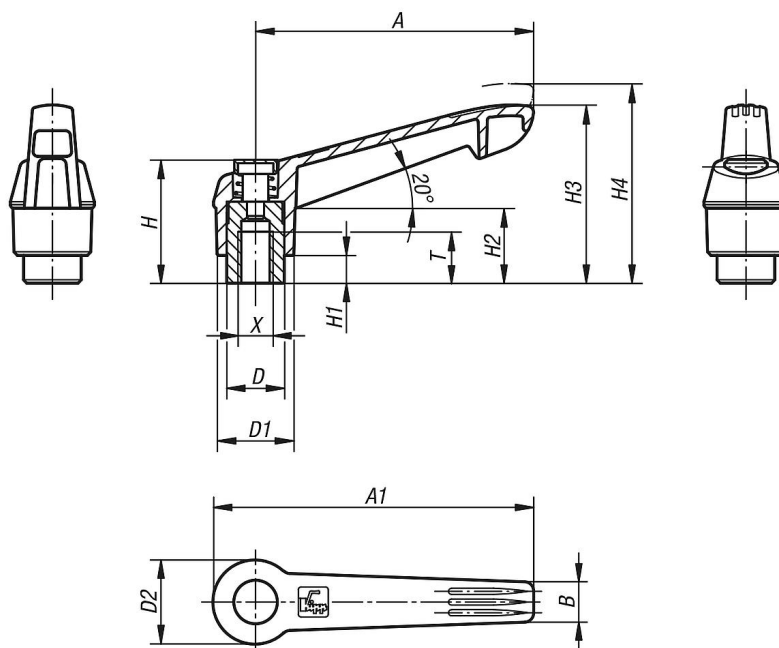

## Item description/product images

**Description****Material:**

Handle fibreglass reinforced plastic, toothed ring die-cast zinc.  
Steel parts grade 5.8.  
Push button plastic (POM).

**Version:**

Steel parts black oxidised.

**On request:**

Other threads and special versions.

Dimension "H1" available in other lengths at extra charge.

## Item description/product images

## Drawings