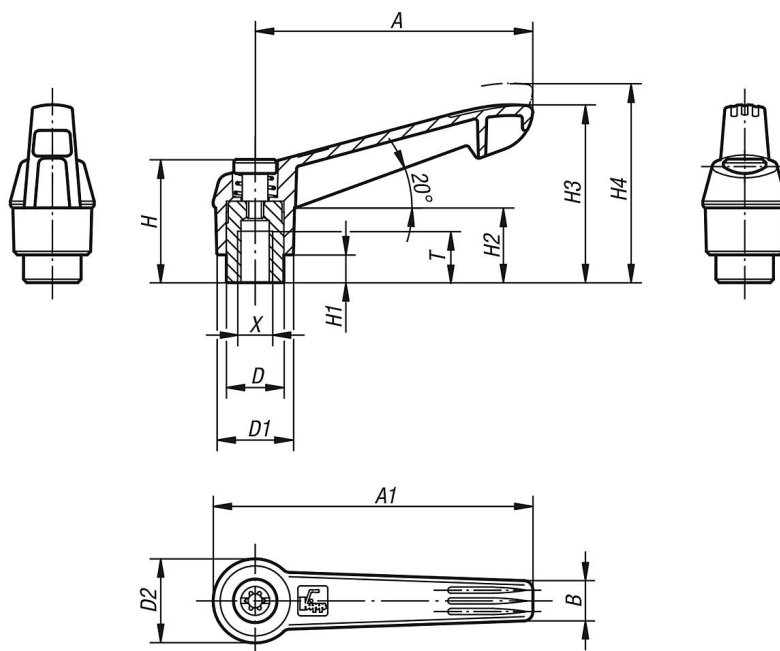

Item description/product images

lift to disengage

Drawings