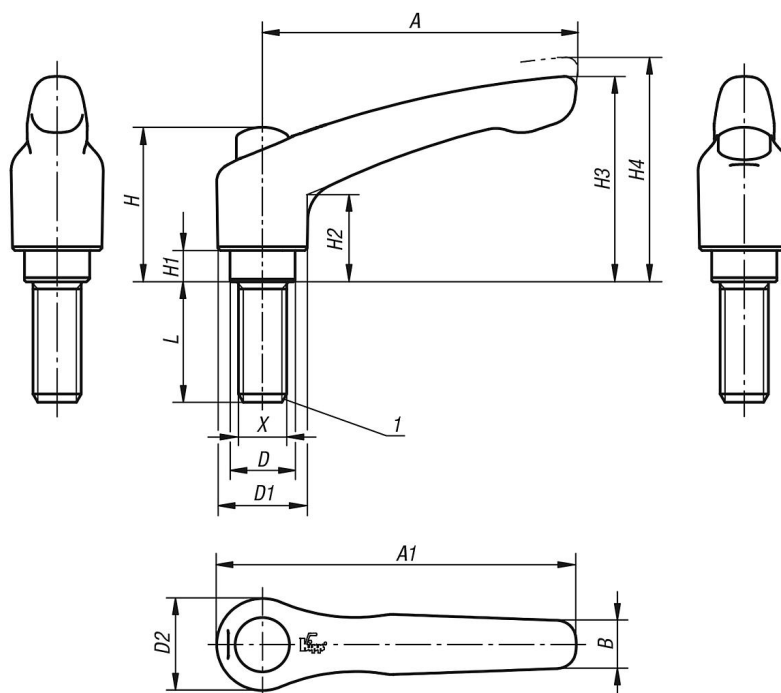

Item description/product images

lift to
disengage

Description

Material:

Handle die-cast zinc DIN EN 12844.
Steel parts grade 5.8.
Protective cap stainless steel 1.4305.

Version:

Handle powder-coated.
Steel parts black oxidised.
Caps bright stainless steel.

Note:

Standard colours are:
black satin finish, orange RAL 2004.

Where L is ≥ 60 mm the thread length is 60 mm.

On request:

Other threads, screw lengths, colours and special versions.
Dimension "H1" available in other lengths at extra charge.

Drawing reference:

1) flat point DIN 78

Drawings