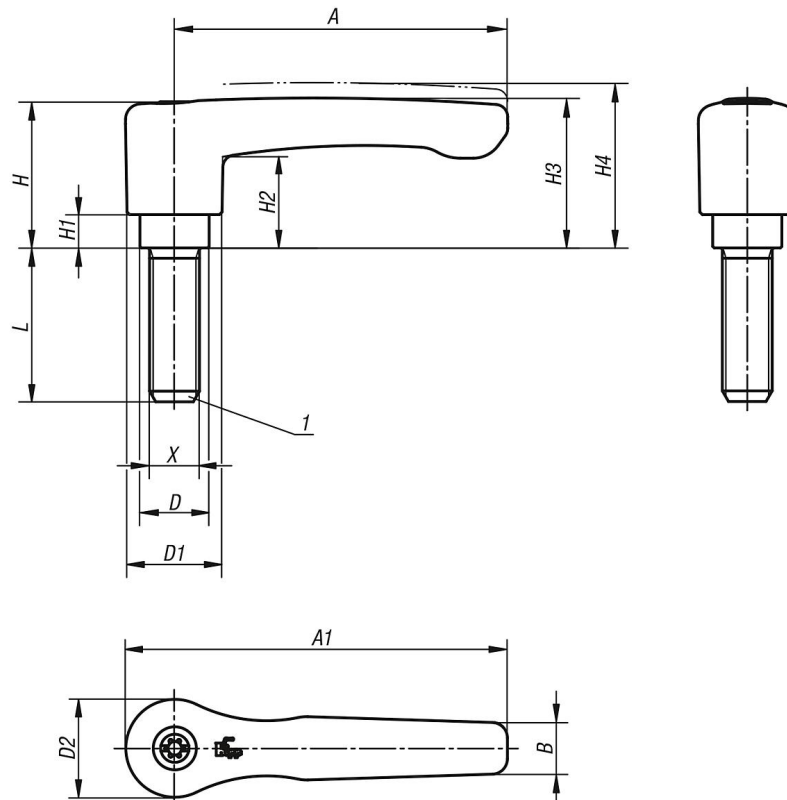

Item description/product images

lift to
disengage

Description

Material:

Handle die-cast zinc DIN EN 12844.
Steel parts grade 5.8.

Version:

Handle powder-coated.
Steel parts black oxidised.

Note:

Standard colours are:
black satin finish, orange RAL 2004.

Where $L \geq 60$ mm the thread length is 60 mm.

On request:

Other threads, screw lengths, colours and special versions.
Dimension "H1" available in other lengths at extra charge.

Drawing reference:

1) flat point DIN 78

Drawings