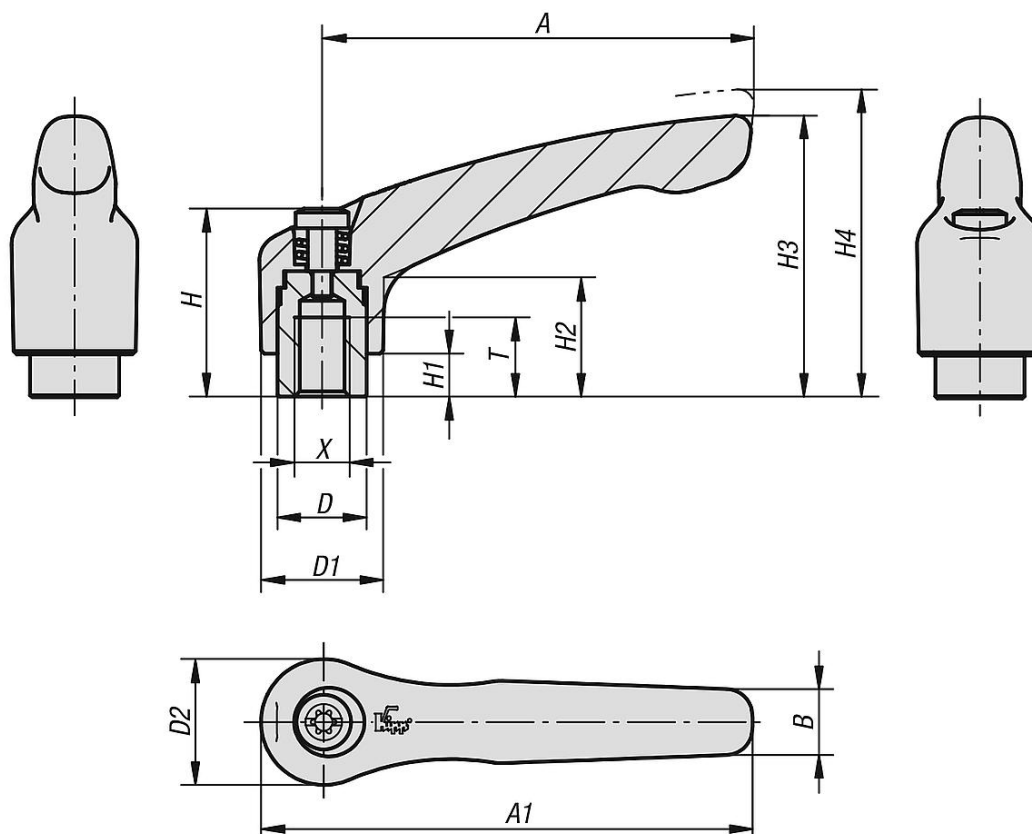

Drawings

Overview of items

Order No.	Main colour	Size	X	A	A1	B	D	D1	D2	H	H1	H2	H3	H4	T	No. of teeth
06454-104	electropolished	1	M4	40	47	7	10	13	14	24,5	4	14,5	31	34	9	16
06454-105	electropolished	1	M5	40	47	7	10	13	14	24,5	4	14,5	31	34	9	16
06454-106	electropolished	1	M6	40	47	7	10	13	14	24,5	4	14,5	31	34	9	16
06454-206	electropolished	2	M6	65	74,5	10	13,5	18,5	19	28,5	6,5	17,5	42,5	45,5	12	20
06454-208	electropolished	2	M8	65	74,5	10	13,5	18,5	19	28,5	6,5	17,5	42,5	45,5	12	20
06454-308	electropolished	3	M8	80	91	11	16	21	22	37	10	24	54,5	58,5	14	22
06454-310	electropolished	3	M10	80	91	11	16	21	22	37	10	24	54,5	58,5	14	22
06454-410	electropolished	4	M10	95	109	13	19	27	27,5	43	10	27	63	67,5	17	24
06454-412	electropolished	4	M12	95	109	13	19	27	27,5	43	10	27	63	67,5	17	24
06454-512	electropolished	5	M12	110	126	15	23	31	32	49	12	31,5	73	77,5	23	26
06454-516	electropolished	5	M16	110	126	15	23	31	32	49	12	31,5	73	77,5	23	26
06454-104153	blasted	1	M4	40	47	7	10	13	14	24,5	4	14,5	31	34	9	16
06454-105153	blasted	1	M5	40	47	7	10	13	14	24,5	4	14,5	31	34	9	16
06454-106153	blasted	1	M6	40	47	7	10	13	14	24,5	4	14,5	31	34	9	16
06454-206153	blasted	2	M6	65	74,5	10	13,5	18,5	19	28,5	6,5	17,5	42,5	45,5	12	20
06454-208153	blasted	2	M8	65	74,5	10	13,5	18,5	19	28,5	6,5	17,5	42,5	45,5	12	20
06454-308153	blasted	3	M8	80	91	11	16	21	22	37	10	24	54,5	58,5	14	22
06454-310153	blasted	3	M10	80	91	11	16	21	22	37	10	24	54,5	58,5	14	22
06454-410153	blasted	4	M10	95	109	13	19	27	27,5	43	10	27	63	67,5	17	24
06454-412153	blasted	4	M12	95	109	13	19	27	27,5	43	10	27	63	67,5	17	24
06454-512153	blasted	5	M12	110	126	15	23	31	32	49	12	31,5	73	77,5	23	26
06454-516153	blasted	5	M16	110	126	15	23	31	32	49	12	31,5	73	77,5	23	26